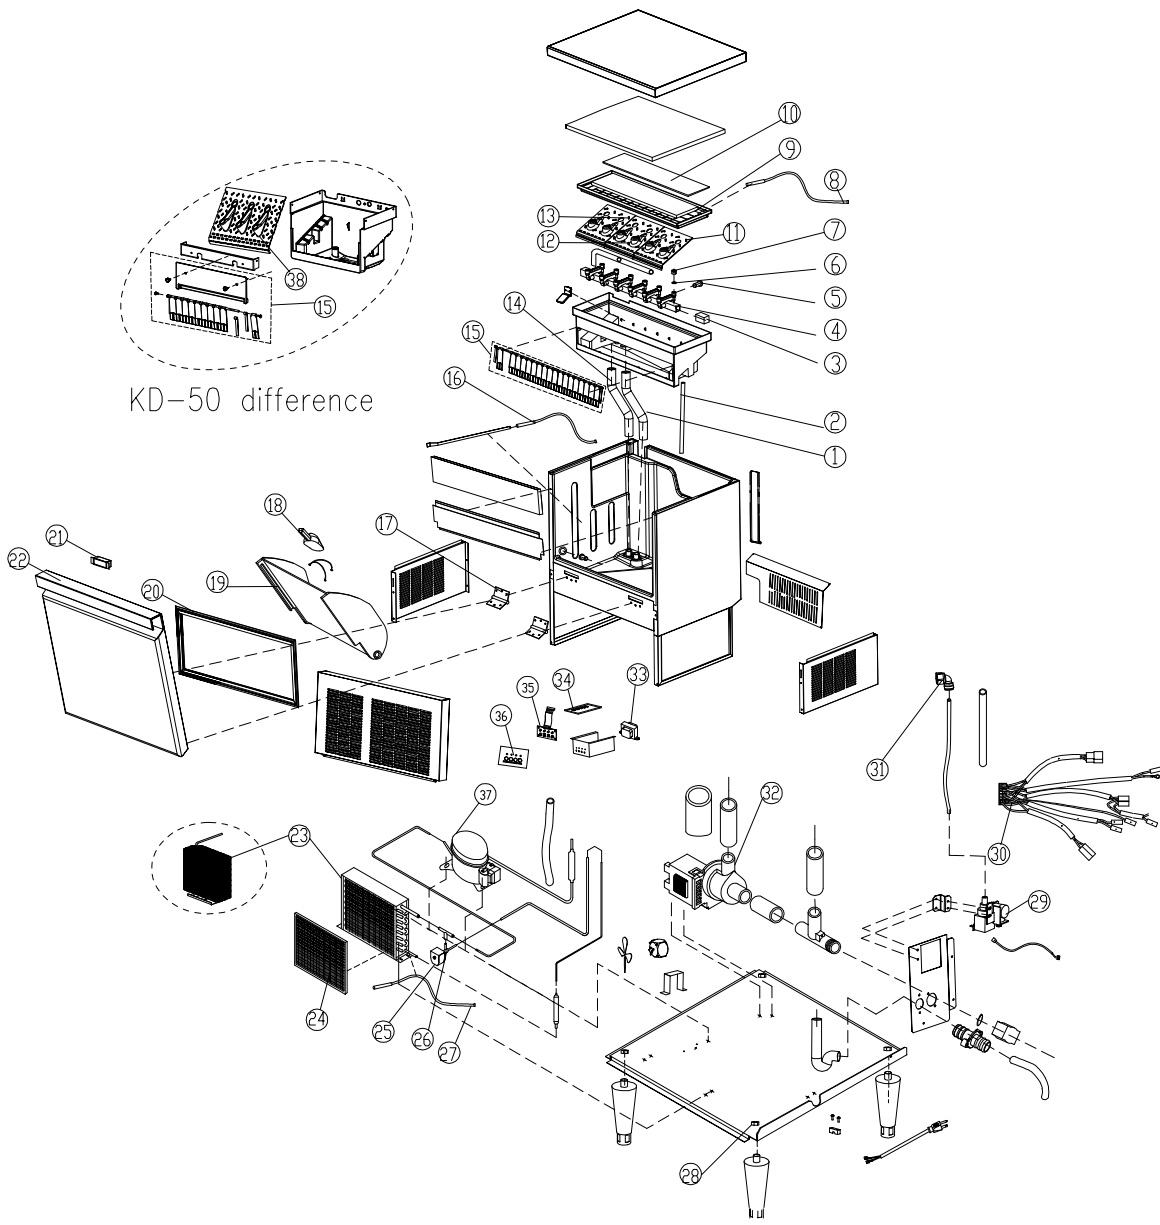

# Parts Diagram

## Parts List

Item Number	Description	KD-50	KD-70	KD-110
1	Cleandrain tube	1861302700	1864533700	1864533700
2	Overflow tube	1864500501	1864500501	1864500501
3	Spray bar top plugs	1864508000	1864508000	1864508000
4	Spray bar assembly	1861400300	1861400300	1861400300
5	Spray bar end plugs	1864508200	1864508200	1864508200
6	Caps	1864205600	1864205600	1864205600
7	Spinner	1803200200	1803200200	1803200200
8	Evaporator thermistor	1851700200	1851700200	1851700200
9	Evaporator	1861508603	1880027304	1880027204
10	Evaporator cover	1861303200	1864205700	1864205800
11	Spray Platform 3 pieces	N/A	1864803800	1864803800
12		1864703500	N/A	1864803900
13		N/A	1864804700	1864804700
14	Water supply	1861302600	1864533000	1864533000
15	Curtain	1880035700	1880035800	1880035900
16	Bin thermistor	1851701700	1851701700	1851701700
17	Door hinge	1861605501	1861605501	1861605501
18	Ice Scoop	1864800101	1864800101	1864800101
19	Inner bin door	1889001201	1880034200	1880032900
20	Gasket	1861303100	1810166200	1810166100
21	Magnetic catch	1861900000	1861900000	1861900000
22	Complete assembly	1860026200	1871018001	1871018701
23	Condensor	1861508502	1880022501	1880022601
24	Air filter	N/A	1861900800	1861900800
25	Hot Gas Valve coil	1854706410	1854706820	1854706820
26	Hot Gas Valve body	1861506511	1854706810	1854706010
27	condenser thermistor	1851700401	1851700401	1851700401
28	Leg mount	1803200100	1803200100	1803200100
29	water inlet valve	1854703201	1854706900	1854706900
30	Wire harness	1851767500	1851767400	1851767400
31	Evap water inlet fitting	1861531200	1861531200	1861531200
32	Pump	1858900900	1858901500	1858901500
33	Transformer	1858442401	1858442401	1858442401
34	Controller	1864813800	1864813700	1864813600
35	Ribbon cable and board	1849742100	1849742100	1849742100
36	Membrane for controller	1864811500	1864811500	1864811500
37	Compressor	1858443700	1858443800	1858443900